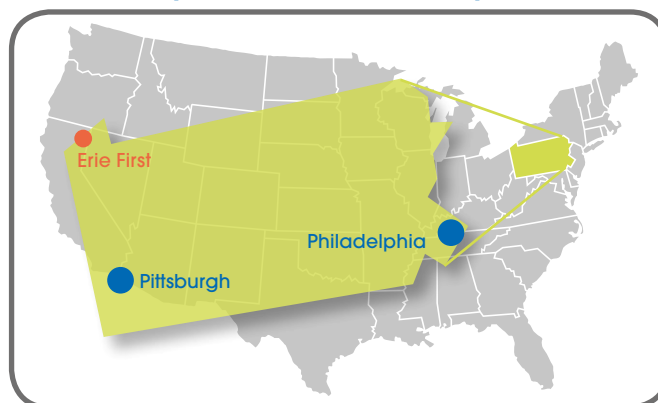

Private Boarding School

School Profile

Erie First Christian Academy is an academy and boarding school that provides a full-time college preparatory education for young men and women, grades Pre K – 12 with boarding for Grades 8-12. Located in a small northwestern city on the banks of Lake Erie, the campus provides a safe environment specifically designed to facilitate youth development. Students have the opportunity to follow the footsteps of many previous students that have proven to be successful in various colleges and universities. Students benefit from a preparatory education that is fully integrated with a wide range of athletic, fitness and recreational programs. The school has an excellent computer lab, drama and music facilities, sports fields, and modern youth center completed in 2009 as well as a large indoor gymnasium.

www.visiteriepa.com

Population 102,000

2 Hours North of Pittsburgh

Airport Code – ERI

Number of Students
196 (92 High School)

School Website
www.efcaonline.org

Teacher/Student Ratio
1:14

Dormitories and Student Residences